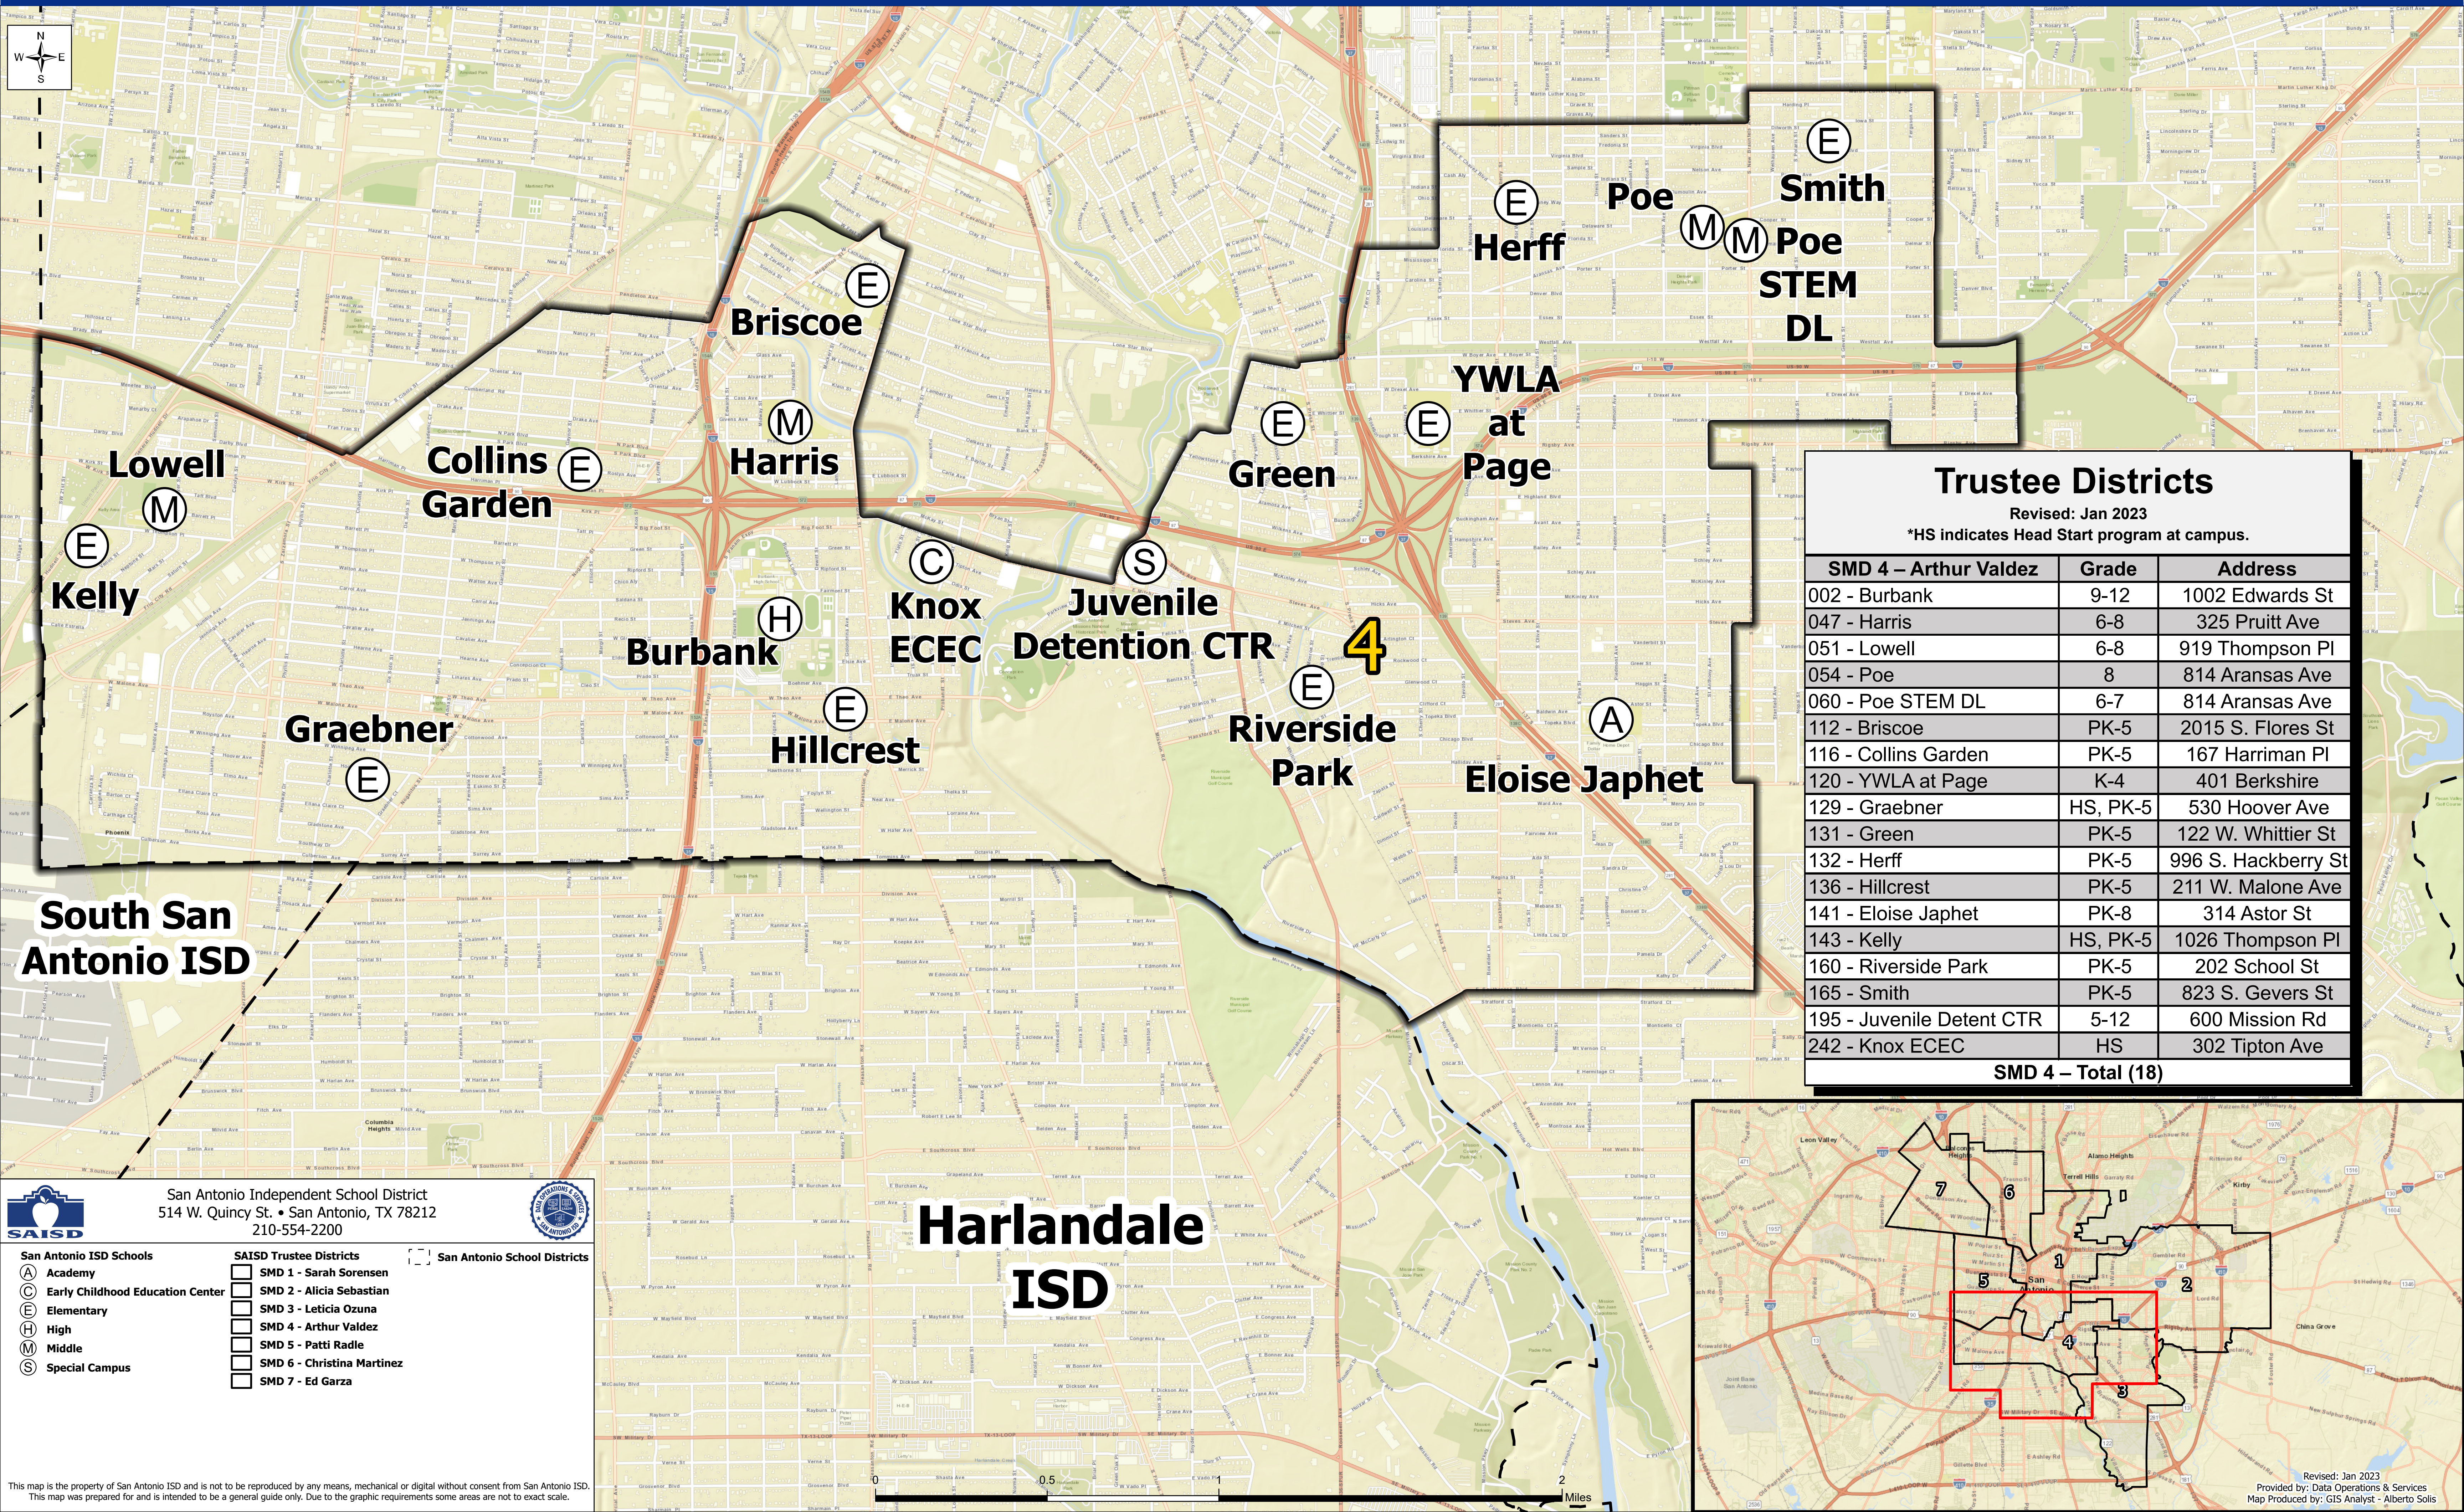

San Antonio ISD Single Member District 4

Trustee Districts
Revised: Jan 2023
*HS indicates Head Start program at campus.

SMD 4 – Arthur Valdez	Grade	Address
002 - Burbank	9-12	1002 Edwards St
047 - Harris	6-8	325 Pruitt Ave
051 - Lowell	6-8	919 Thompson Pl
054 - Poe	8	814 Aransas Ave
060 - Poe STEM DL	6-7	814 Aransas Ave
112 - Briscoe	PK-5	2015 S. Flores St
116 - Collins Garden	PK-5	167 Harriman Pl
120 - YWLA at Page	K-4	401 Berkshire
129 - Graebner	HS, PK-5	530 Hoover Ave
131 - Green	PK-5	122 W. Whittier St
132 - Herff	PK-5	996 S. Hackberry St
136 - Hillcrest	PK-5	211 W. Malone Ave
141 - Eloise Japhet	PK-8	314 Astor St
143 - Kelly	HS, PK-5	1026 Thompson Pl
160 - Riverside Park	PK-5	202 School St
165 - Smith	PK-5	823 S. Gevers St
195 - Juvenile Detent CTR	5-12	600 Mission Rd
242 - Knox ECEC	HS	302 Tipton Ave
SMD 4 – Total (18)		

San Antonio Independent School District
514 W. Quincy St. • San Antonio, TX 78212
210-554-2200

San Antonio ISD Schools

- (A) Academy
- (C) Early Childhood Education Center
- (E) Elementary
- (H) High
- (M) Middle
- (S) Special Campus

SAISD Trustee Districts

- SMD 1 - Sarah Sorensen
- SMD 2 - Alicia Sebastian
- SMD 3 - Leticia Ozuna
- SMD 4 - Arthur Valdez
- SMD 5 - Patti Radle
- SMD 6 - Christina Martinez
- SMD 7 - Ed Garza

San Antonio School Districts