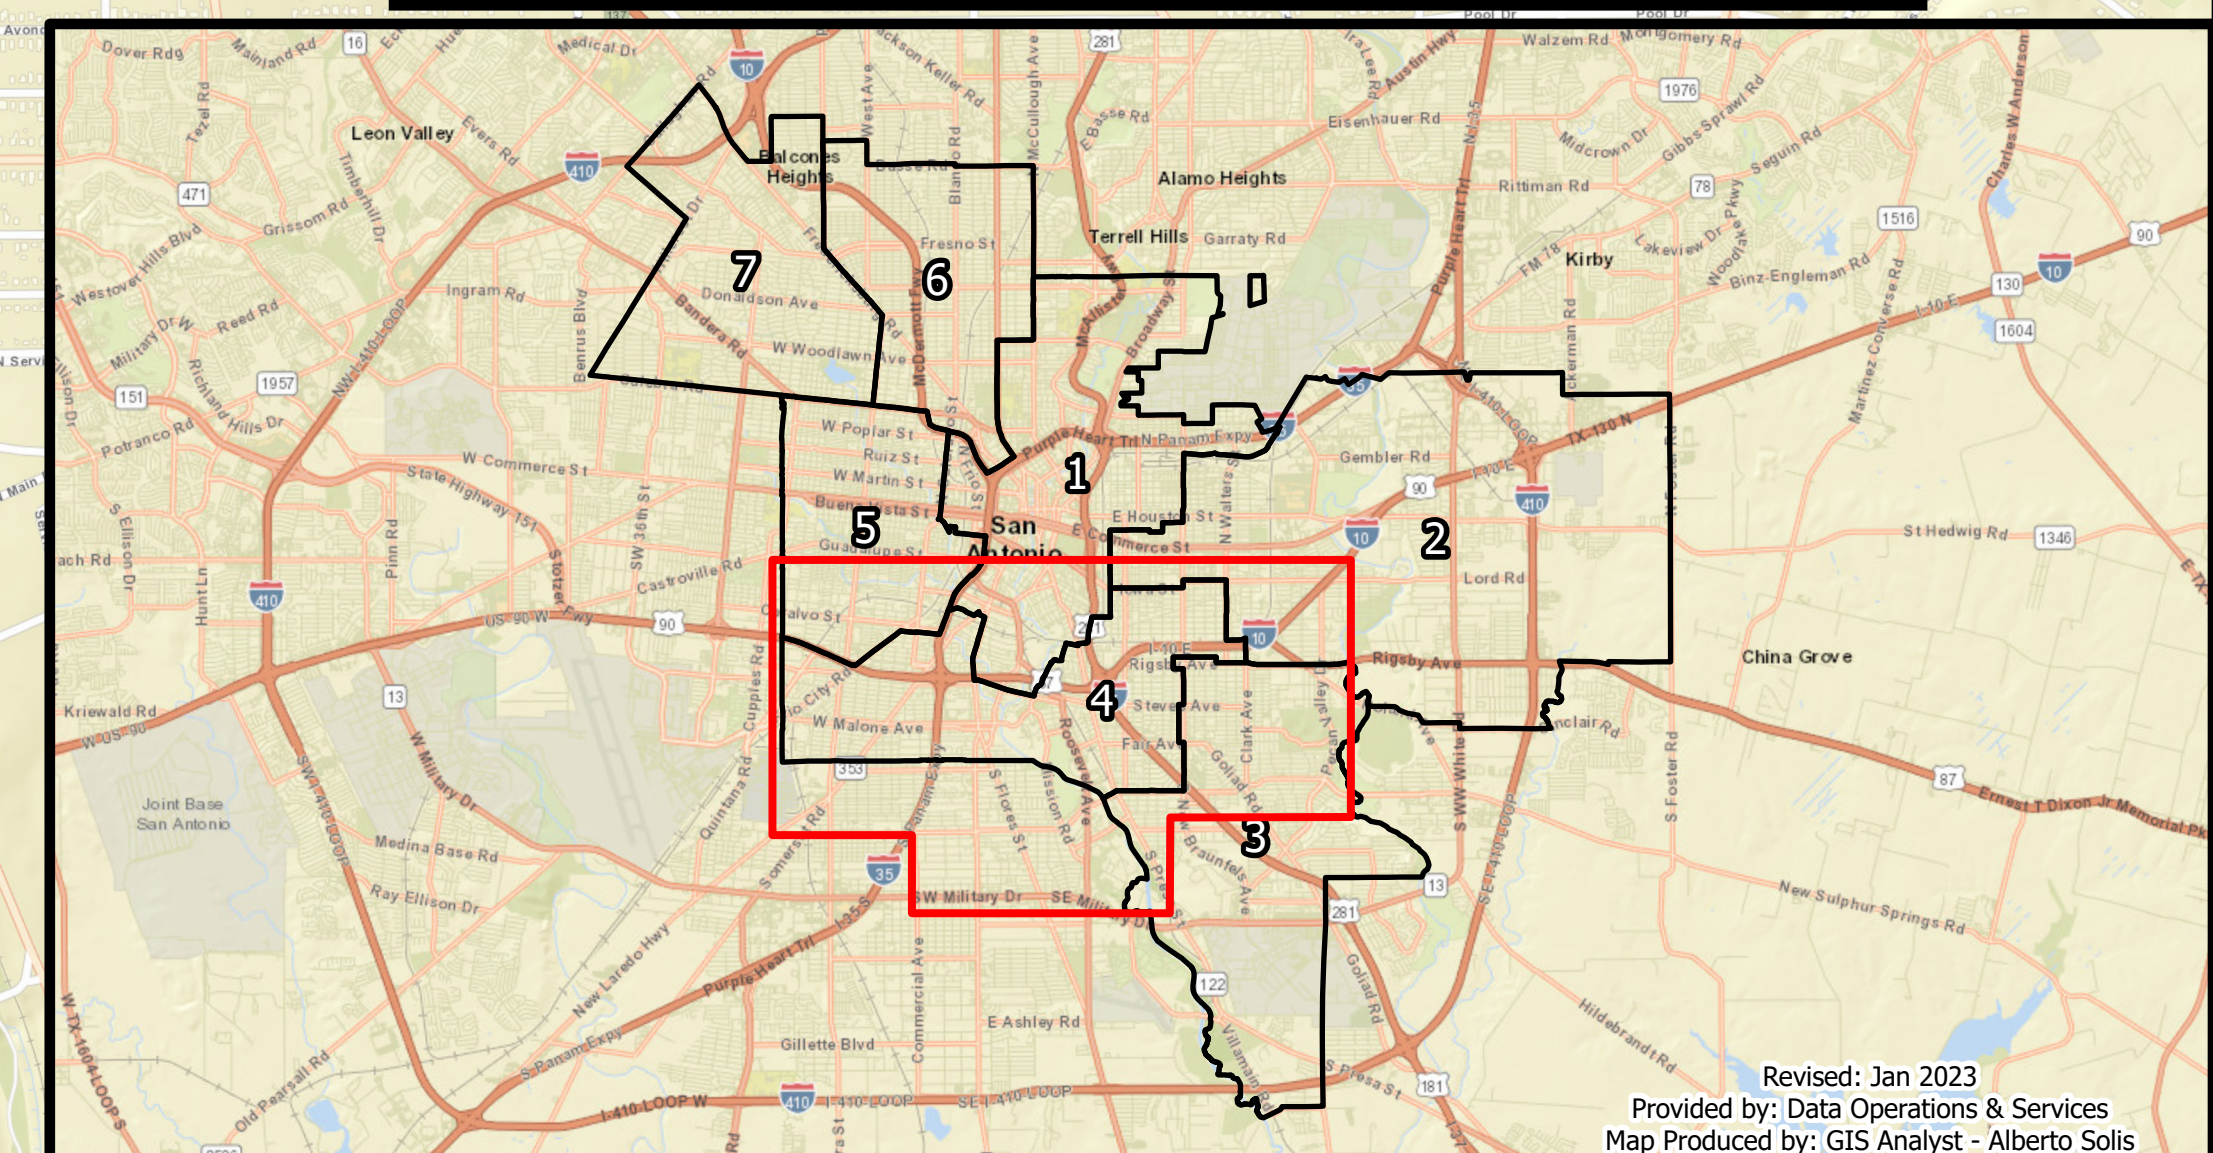

Revised: Jan 2023
Provided by: Data Operations & Services
Map Produced by: GIS Analyst - Alberto Solis