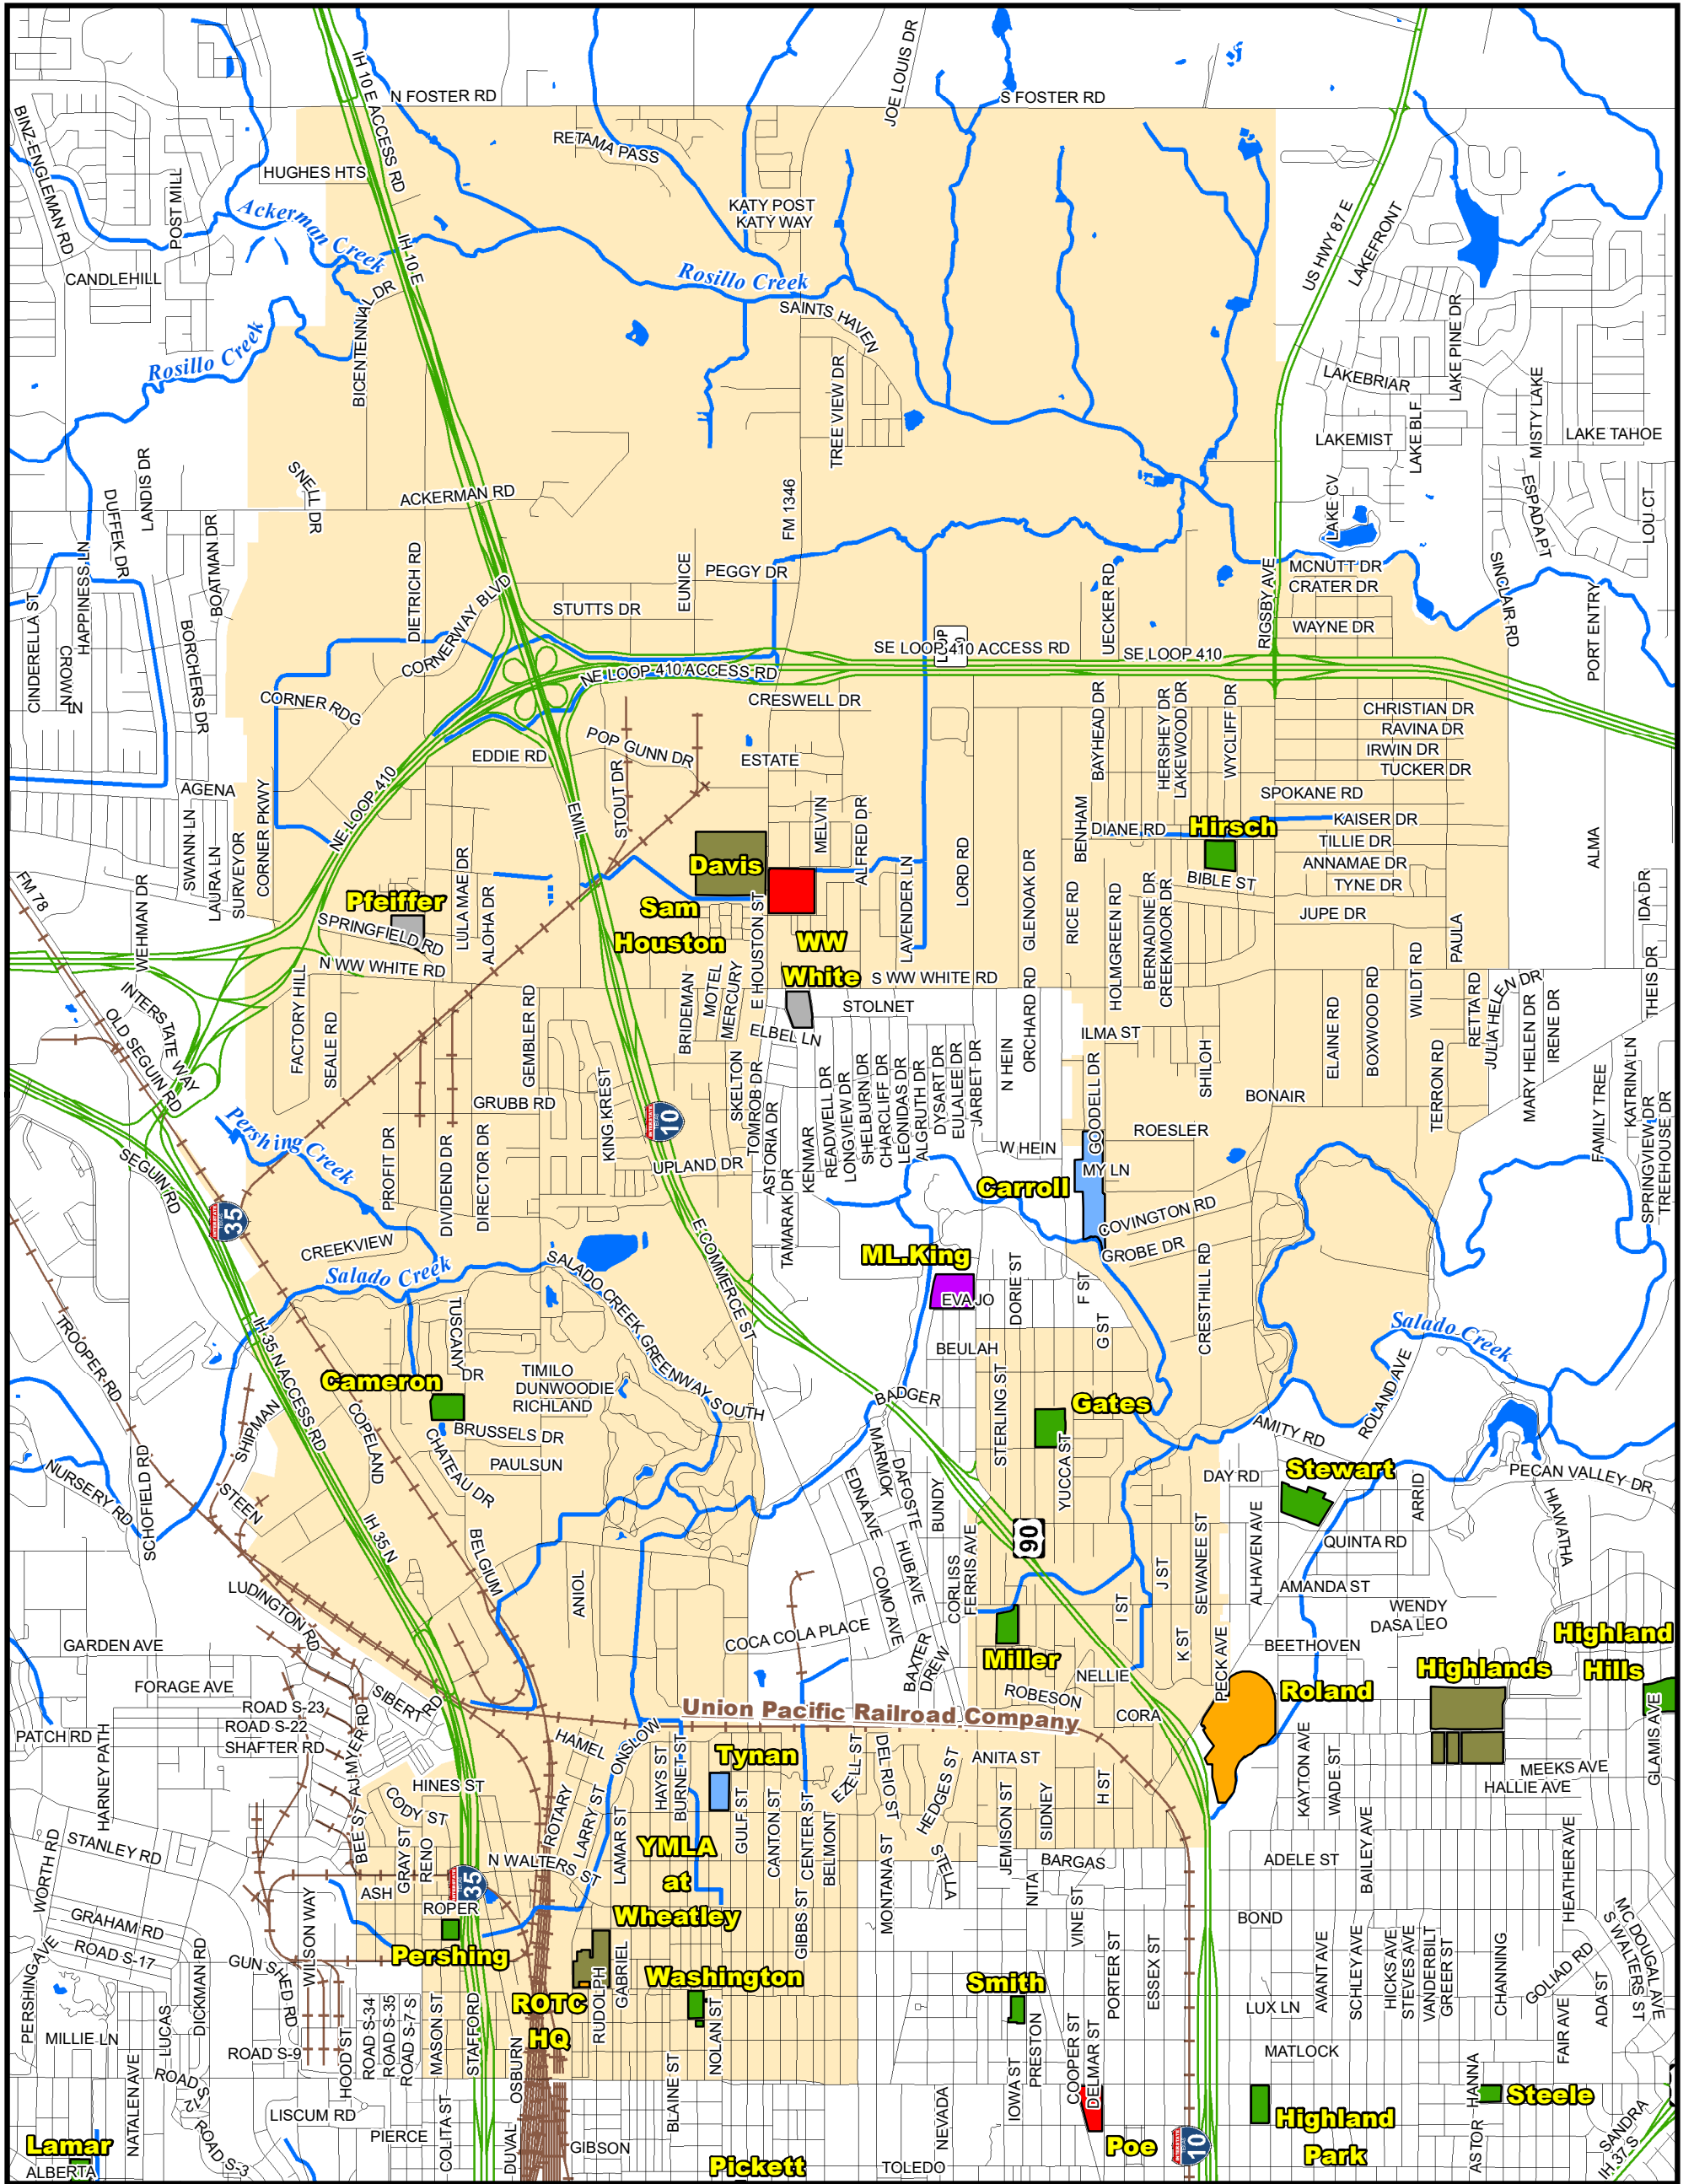

Attendance Boundary for 2021-2022

DAVIS
Middle School
Grades Served: 6-8

4702 E HOUSTON ST
SAN ANTONIO, TX 78220

LEGEND

1 inch equals 0.57 miles

Last Updated 2019-2020

| SAISD Facilities | | Route Features | | Natural Features | |
|--|--|---|---|------------------|--|
| Early Childhood EC | Middle School | Streets | Rivers & Creeks | | |
| Administrative | Primary PK/K-5/6 | Railroad Tracks | Water Bodies | | |
| Closed - Pending Reuse | High School | PK/K-8 School | Special Program | | |