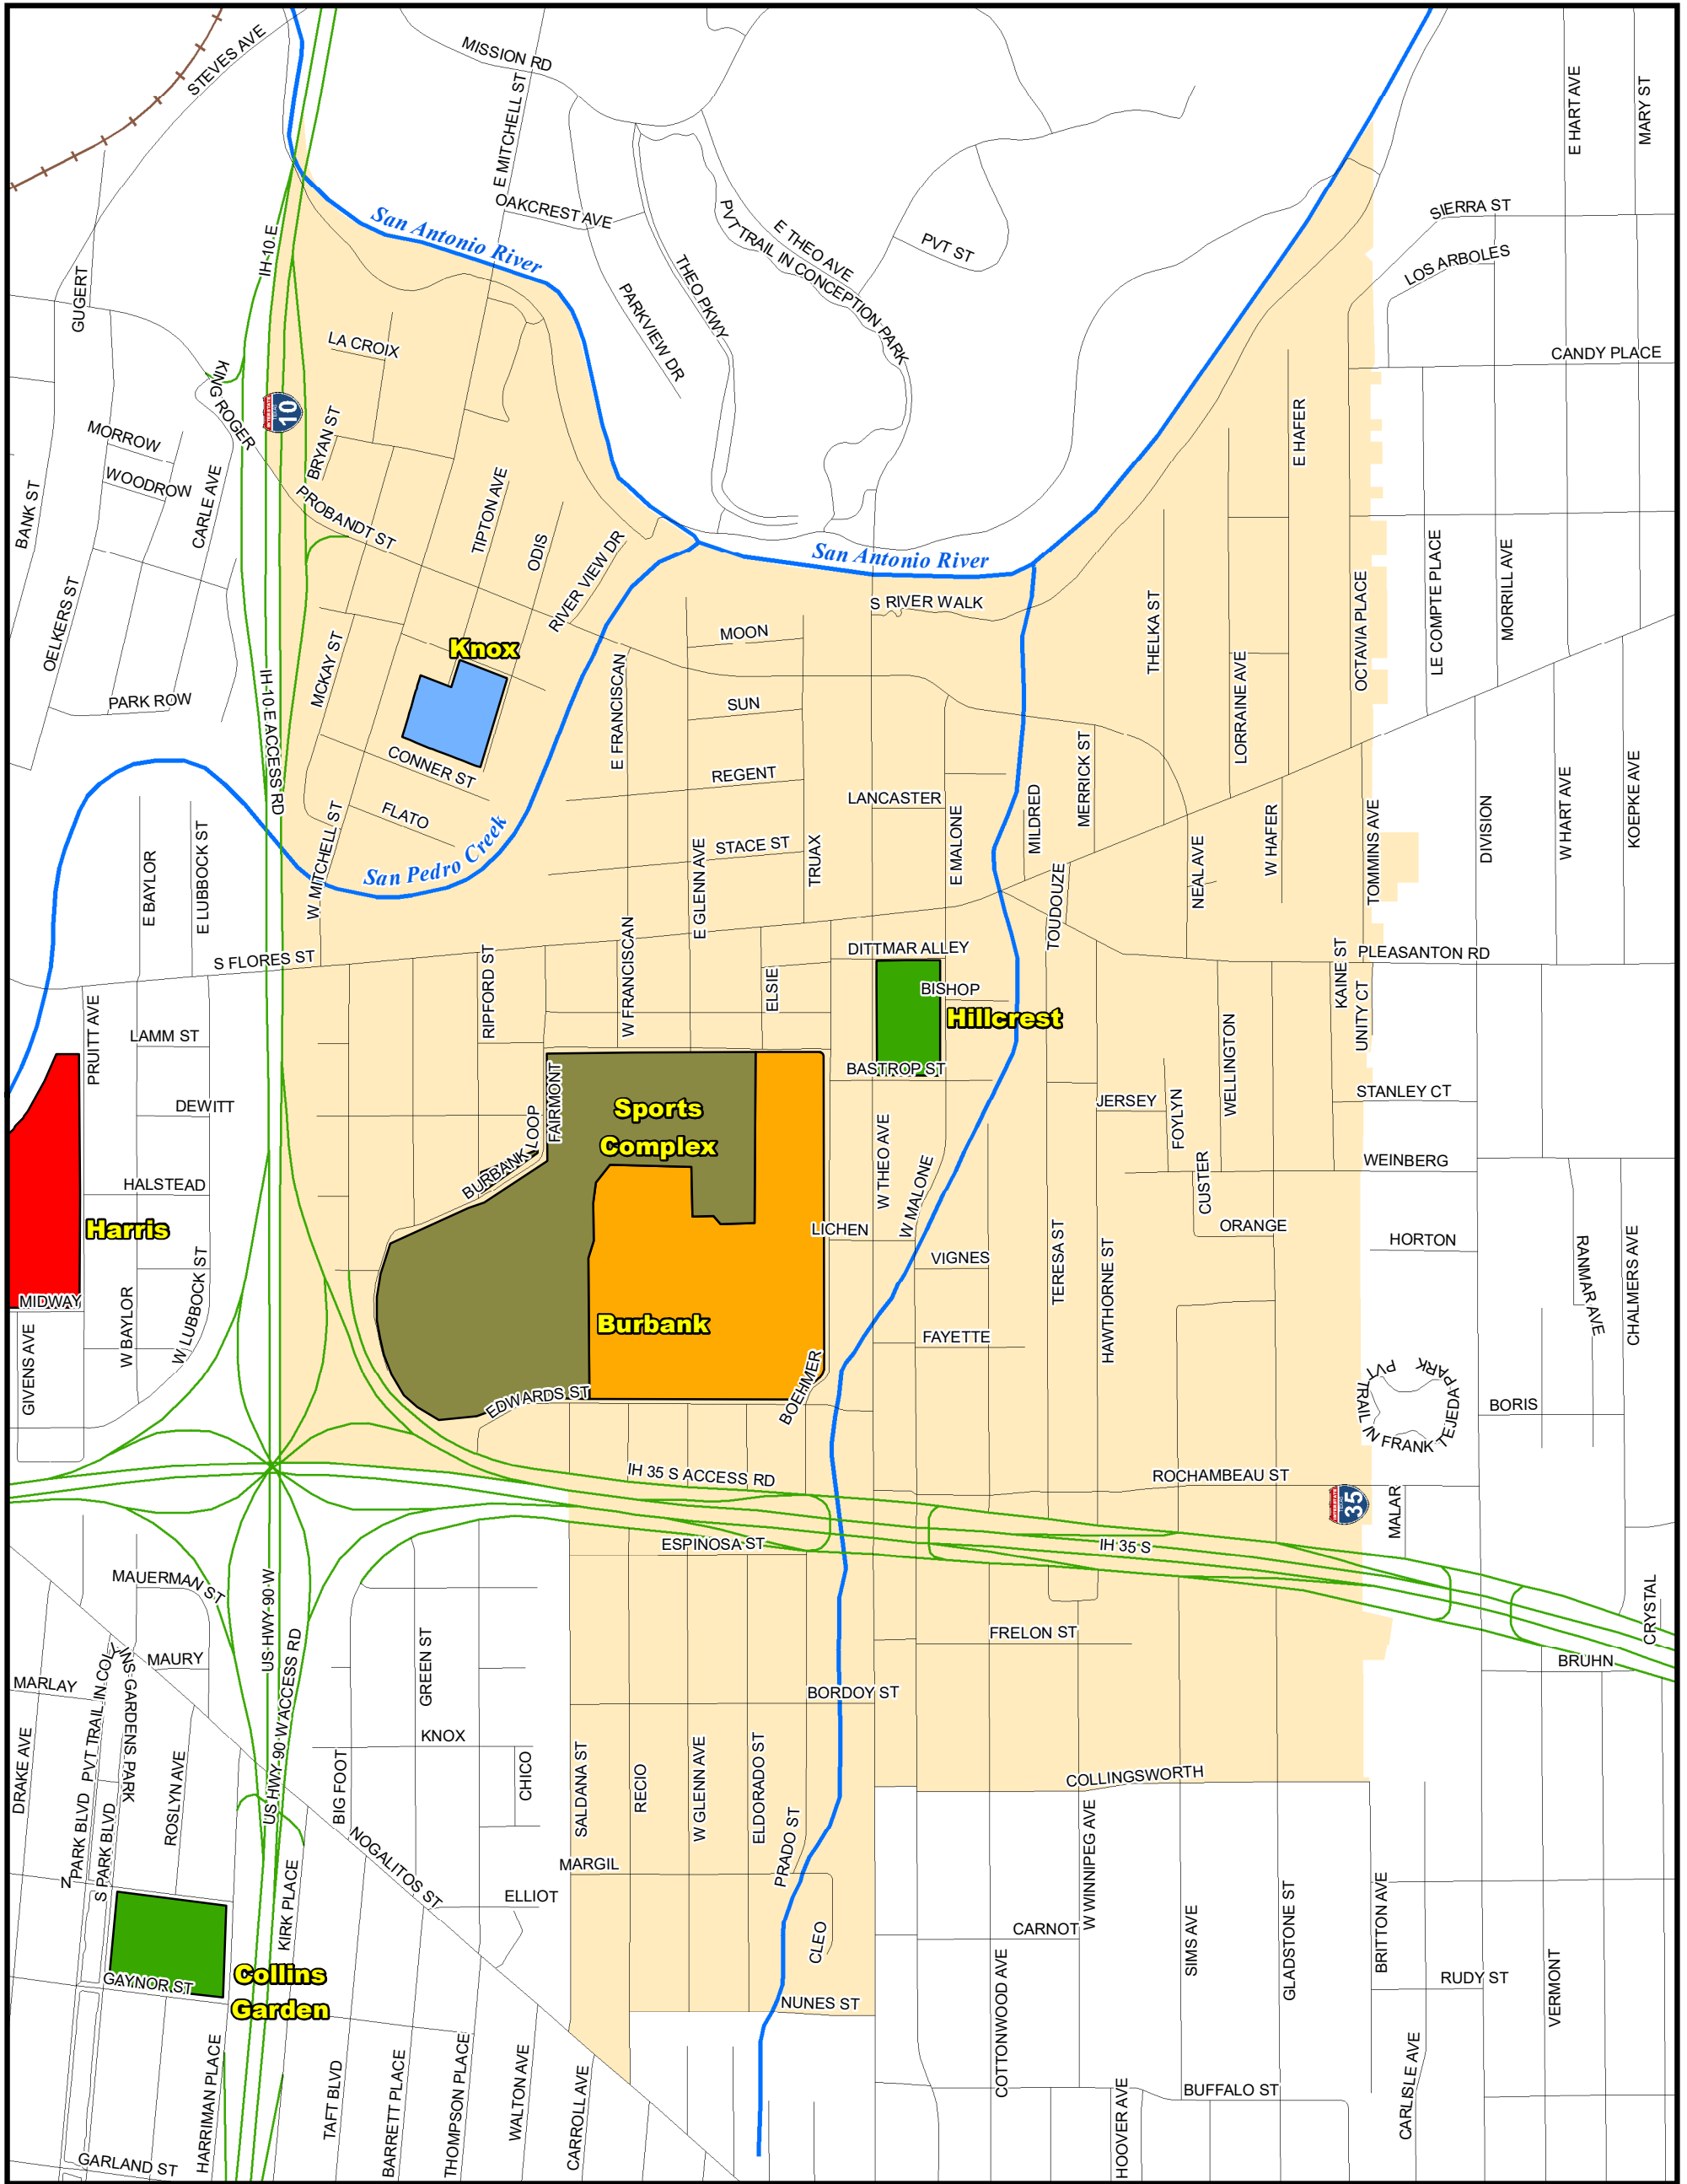

# Attendance Boundary for 2021-2022

**HILLCREST**  
**Primary School**  
**Grades Served: PK-5**

**211 W. MALONE AVE.**  
**SAN ANTONIO, TX 78214**

**LEGEND**

1 inch equals 0.15 miles

**Last Updated 2019-2020**

SAISD Facilities		Route Features		Natural Features	
Facility_Type					
	Administrative		Early Childhood EC		Middle School
	Primary PK/K-5/6		Streets		Rivers & Creeks
	Closed - Pending Reuse		Railroad Tracks		Water Bodies
	High School		Special Program		
	PK/K-8 School				