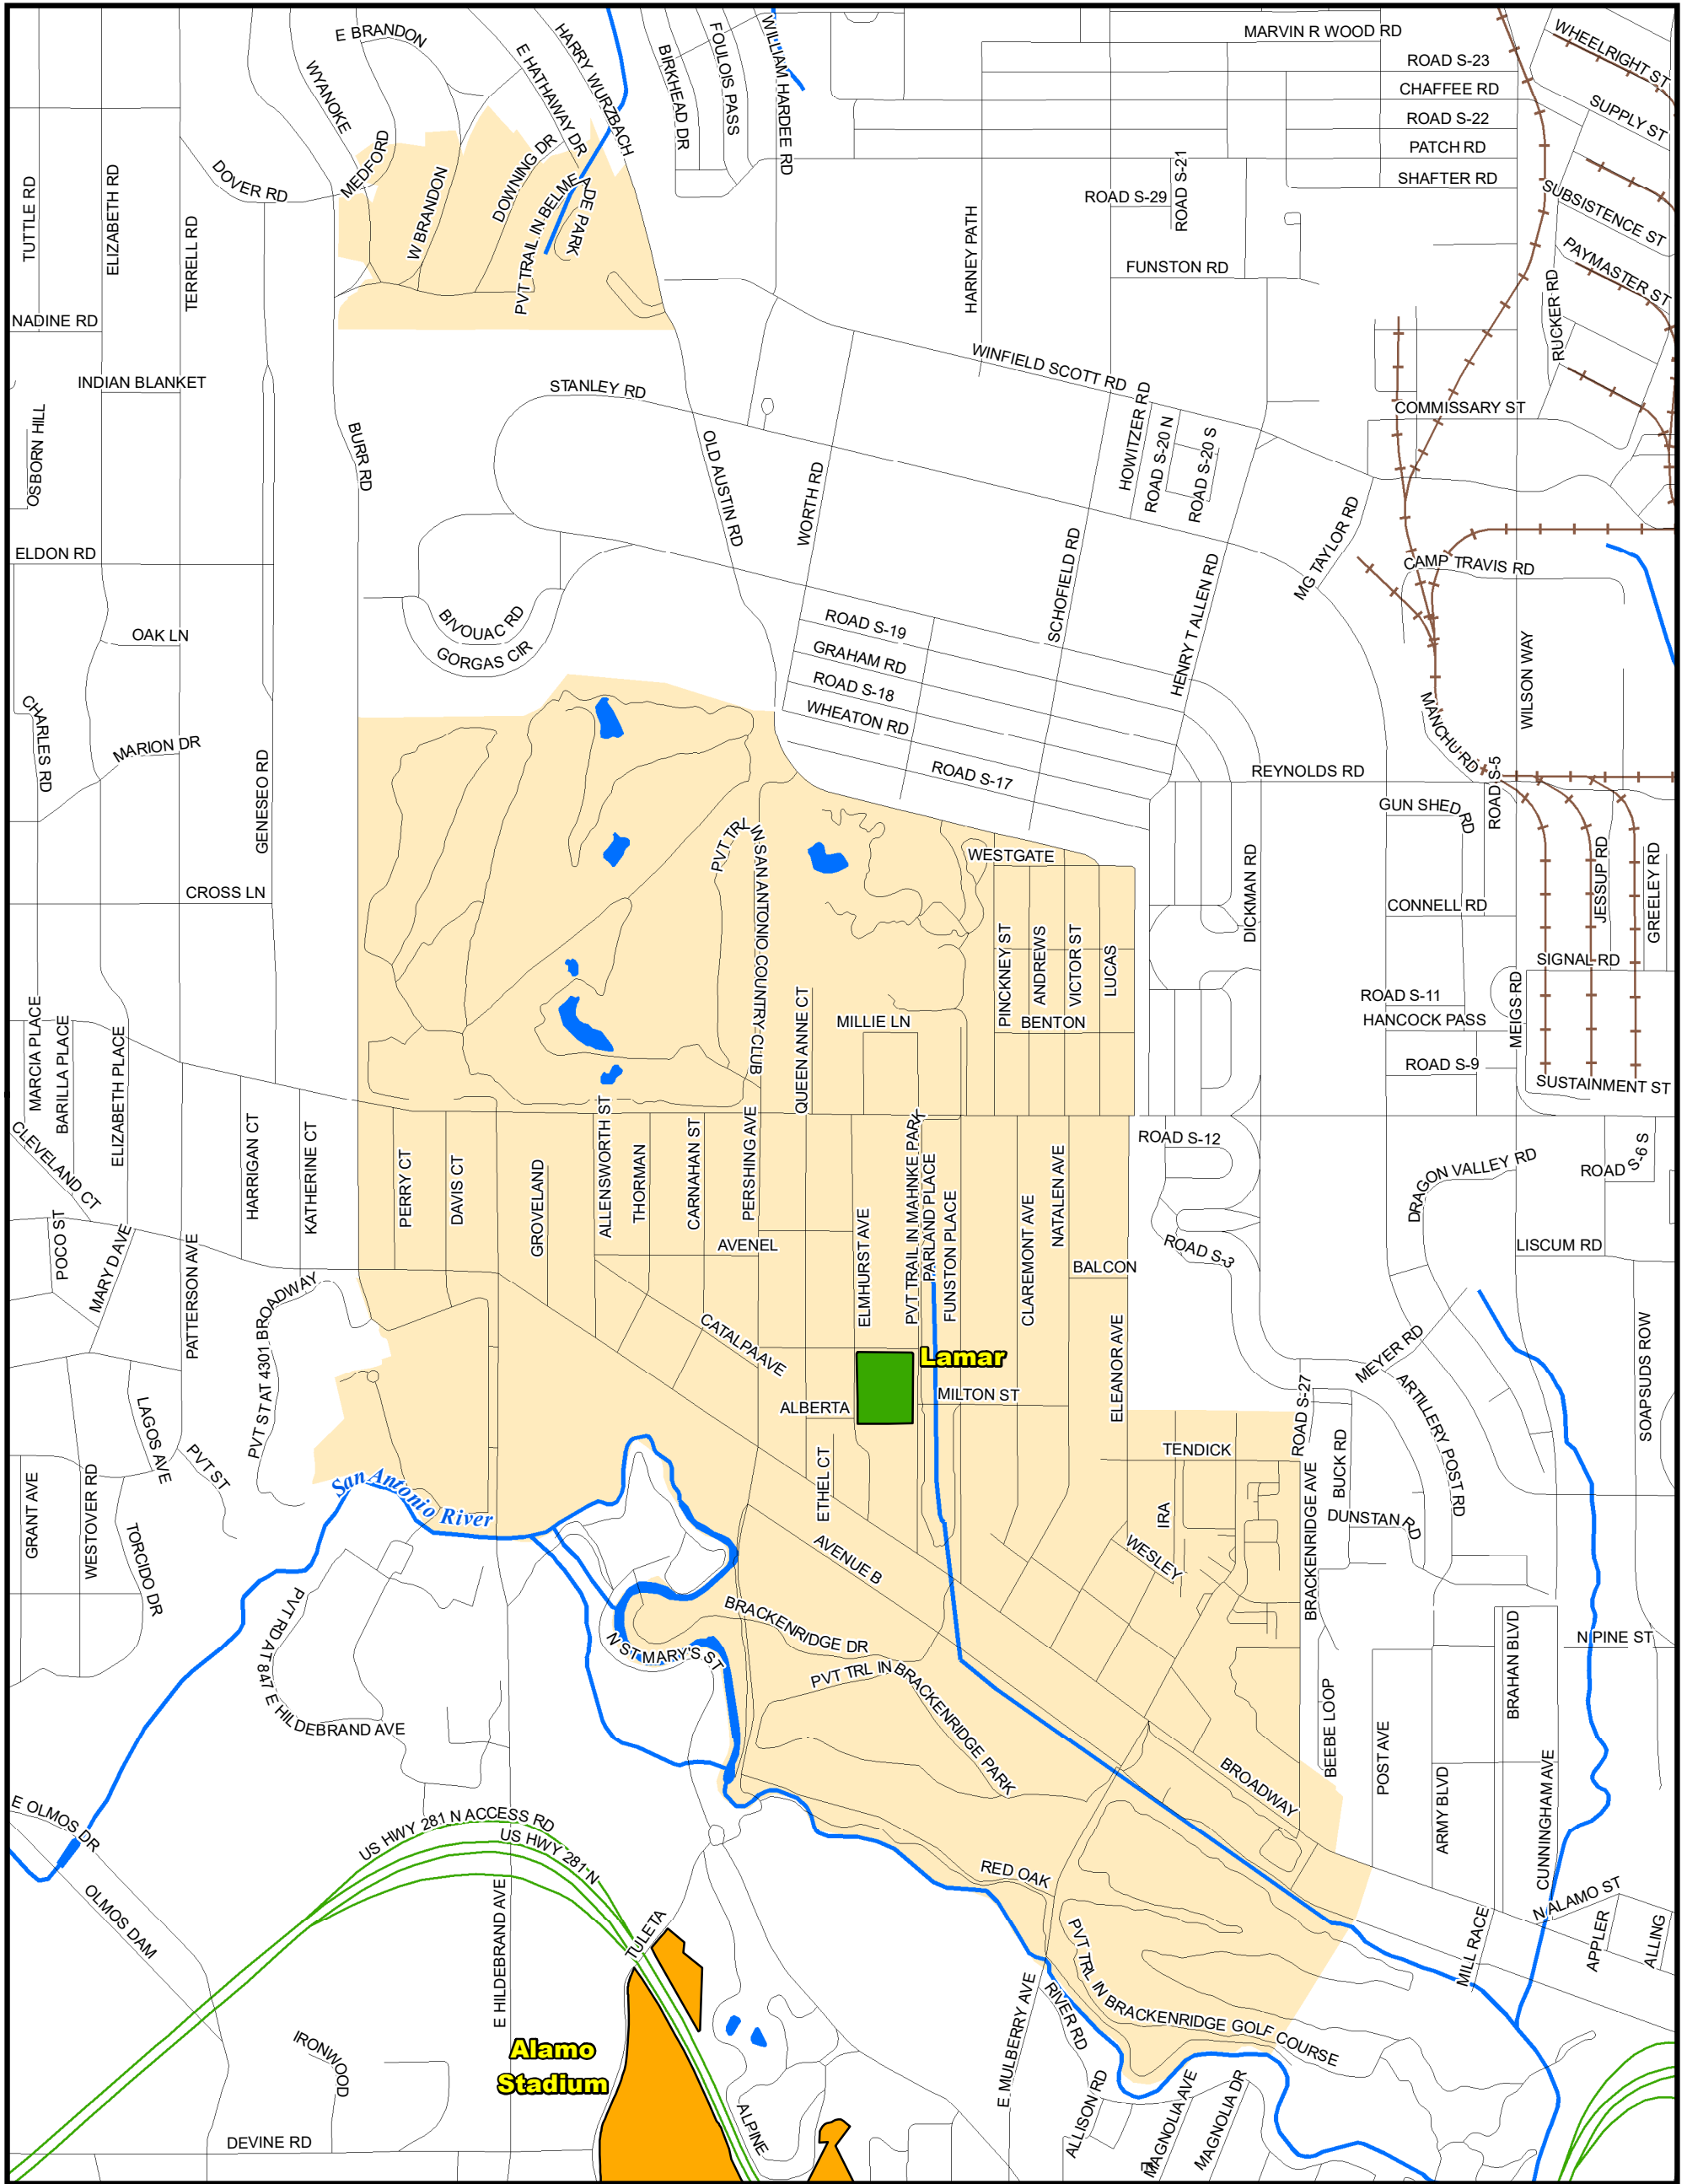

Attendance Boundary for 2021-2022

LAMAR
Primary School
Grades Served: PK-6

201 PARLAND PLACE
SAN ANTONIO, TX 78209

LEGEND

1 inch equals 0.2 miles

Last Updated 2019-2020

SAISD Facilities		Route Features		Natural Features	
Facility_Type					
 Administrative	 Primary PK/K-5/6	 Middle School	Streets	Rivers & Creeks	Water Bodies
 Closed - Pending Reuse	 PK/K-8 School	 Special Program	Railroad Tracks		
	 High School				