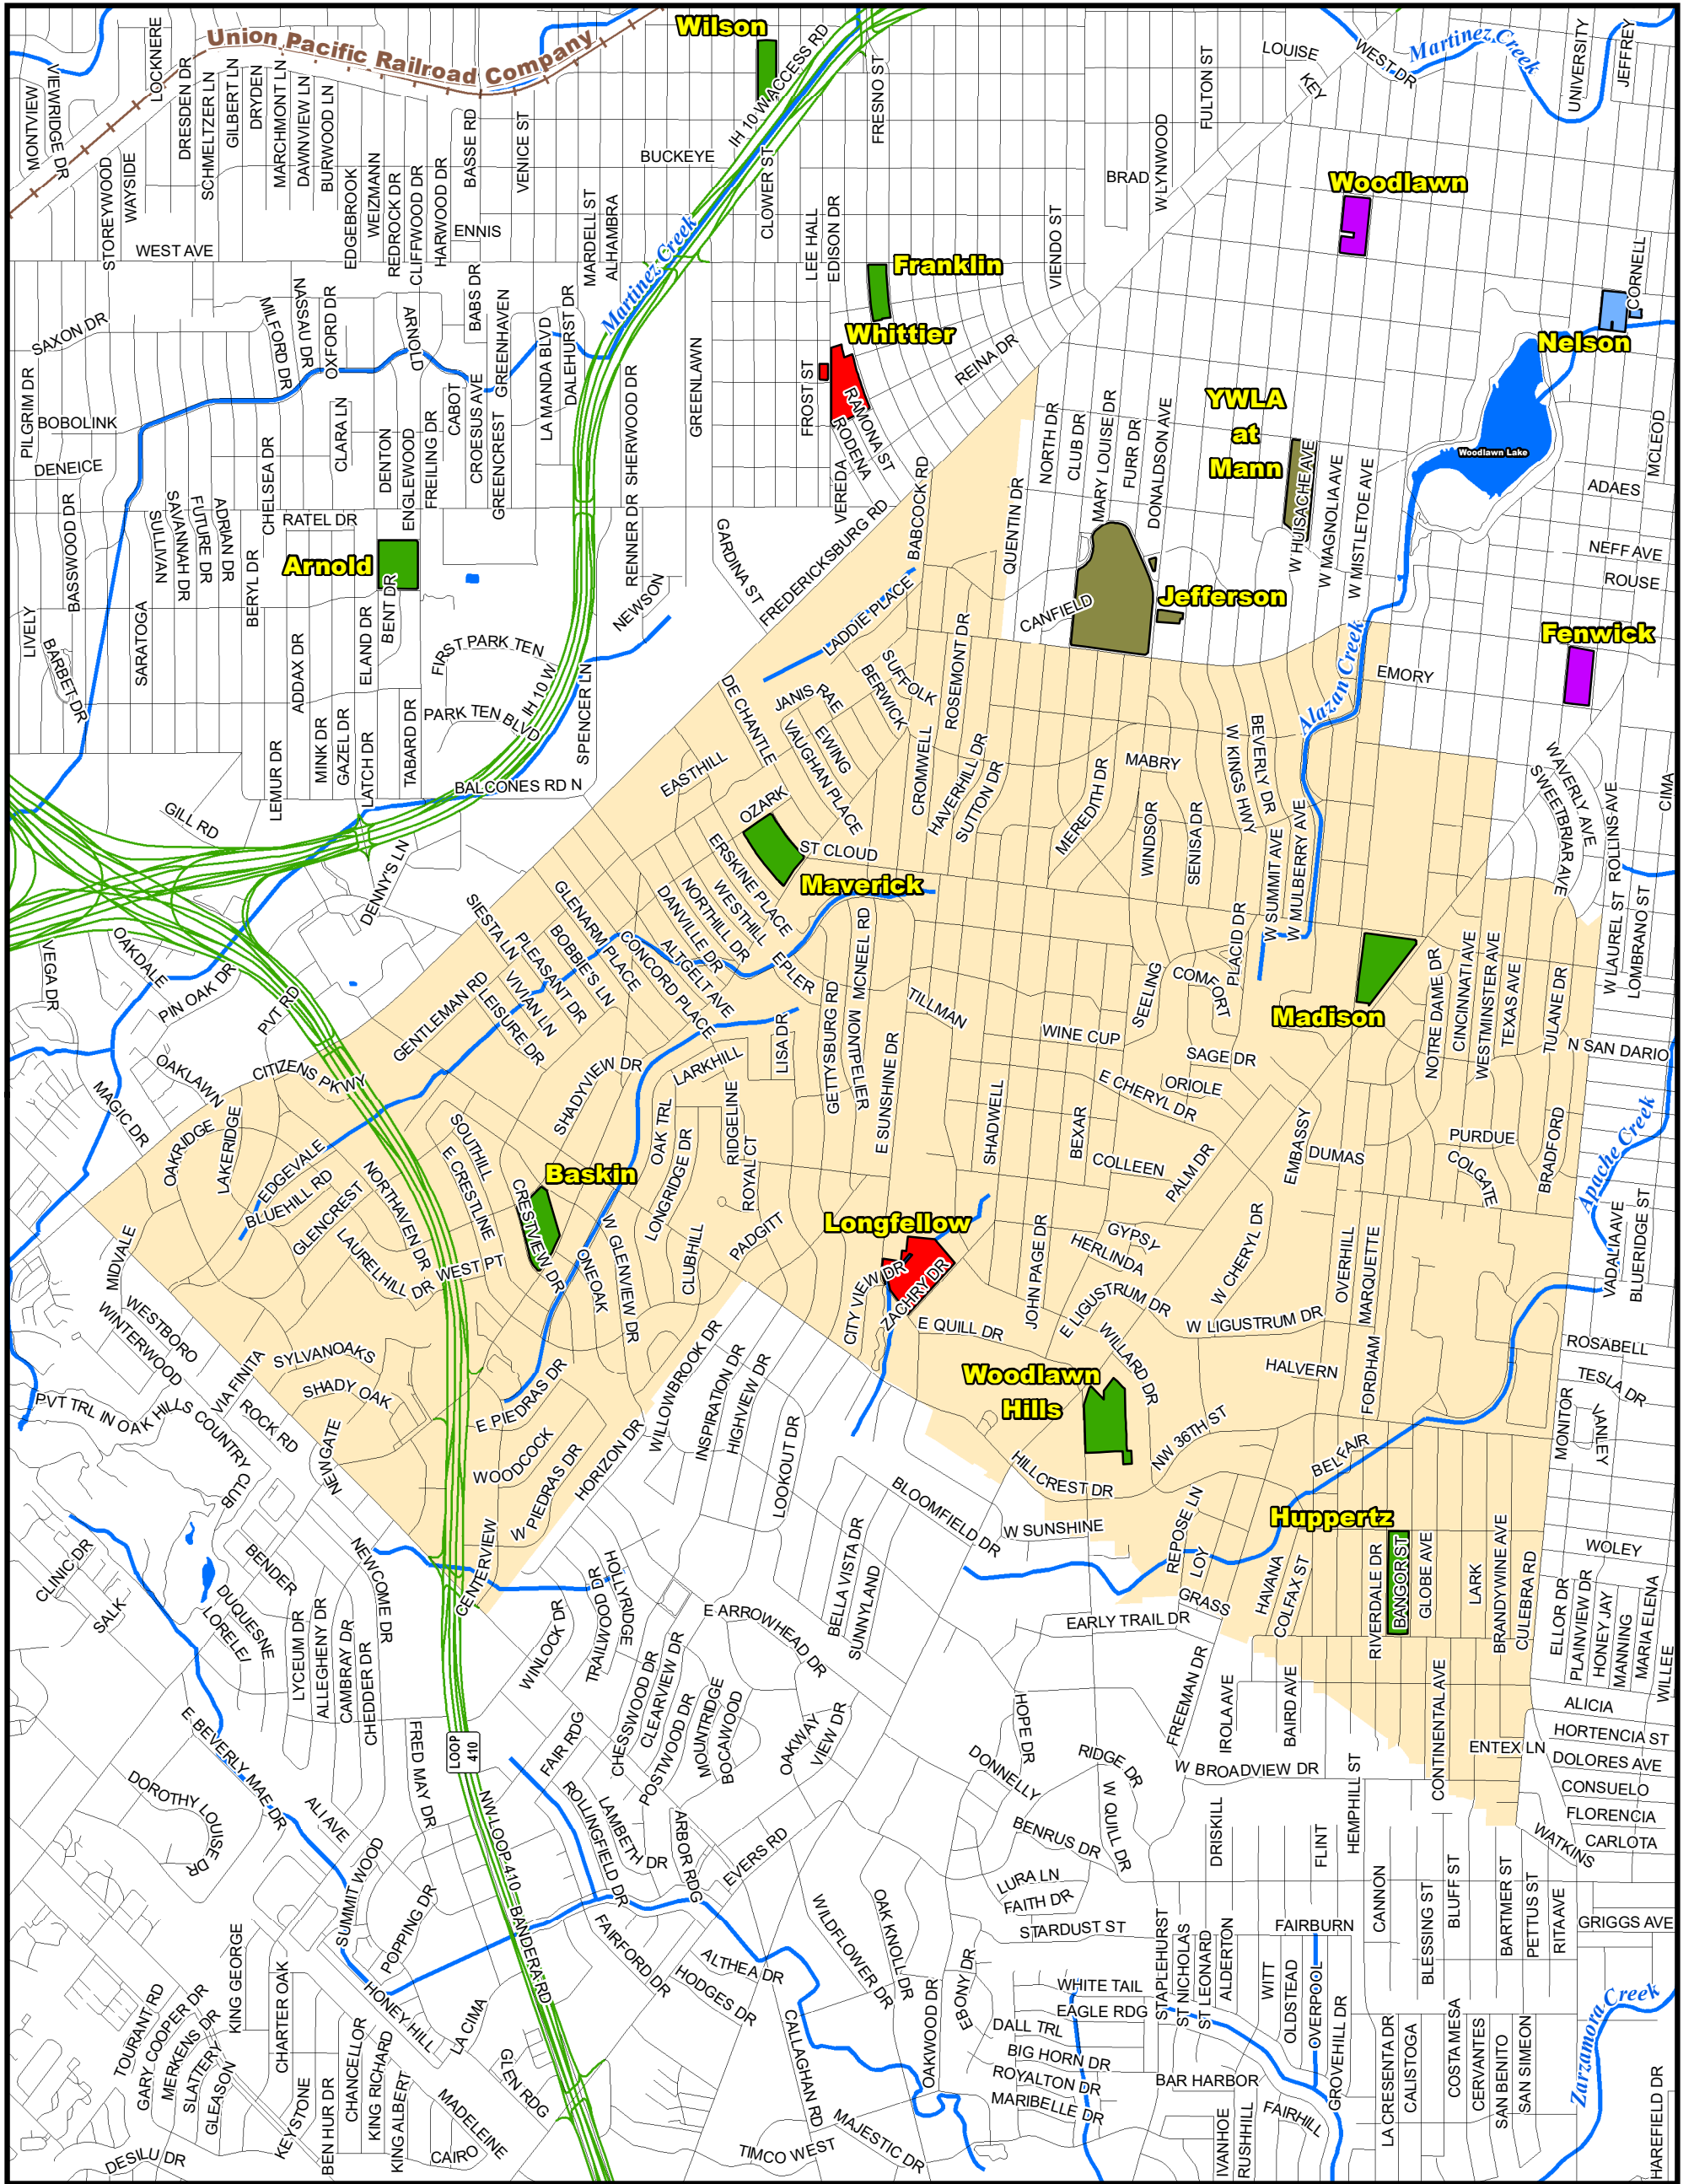

Attendance Boundary for 2021-2022

**LONGFELLOW
Middle School
Grades Served: 6-8**

**1130 E SUNSHINE DR
SAN ANTONIO, TX 78228**

LEGEND

1 inch equals 0.41 miles

Last Updated 2019-2020

SAISD Facilities		Route Features		Natural Features	
Facility_Type					
	Administrative		Streets		Rivers & Creeks
	Closed - Pending Reuse		Railroad Tracks		Water Bodies
	Primary PK/K-5/6				
	High School				
	PK/K-8 School				
	Special Program				