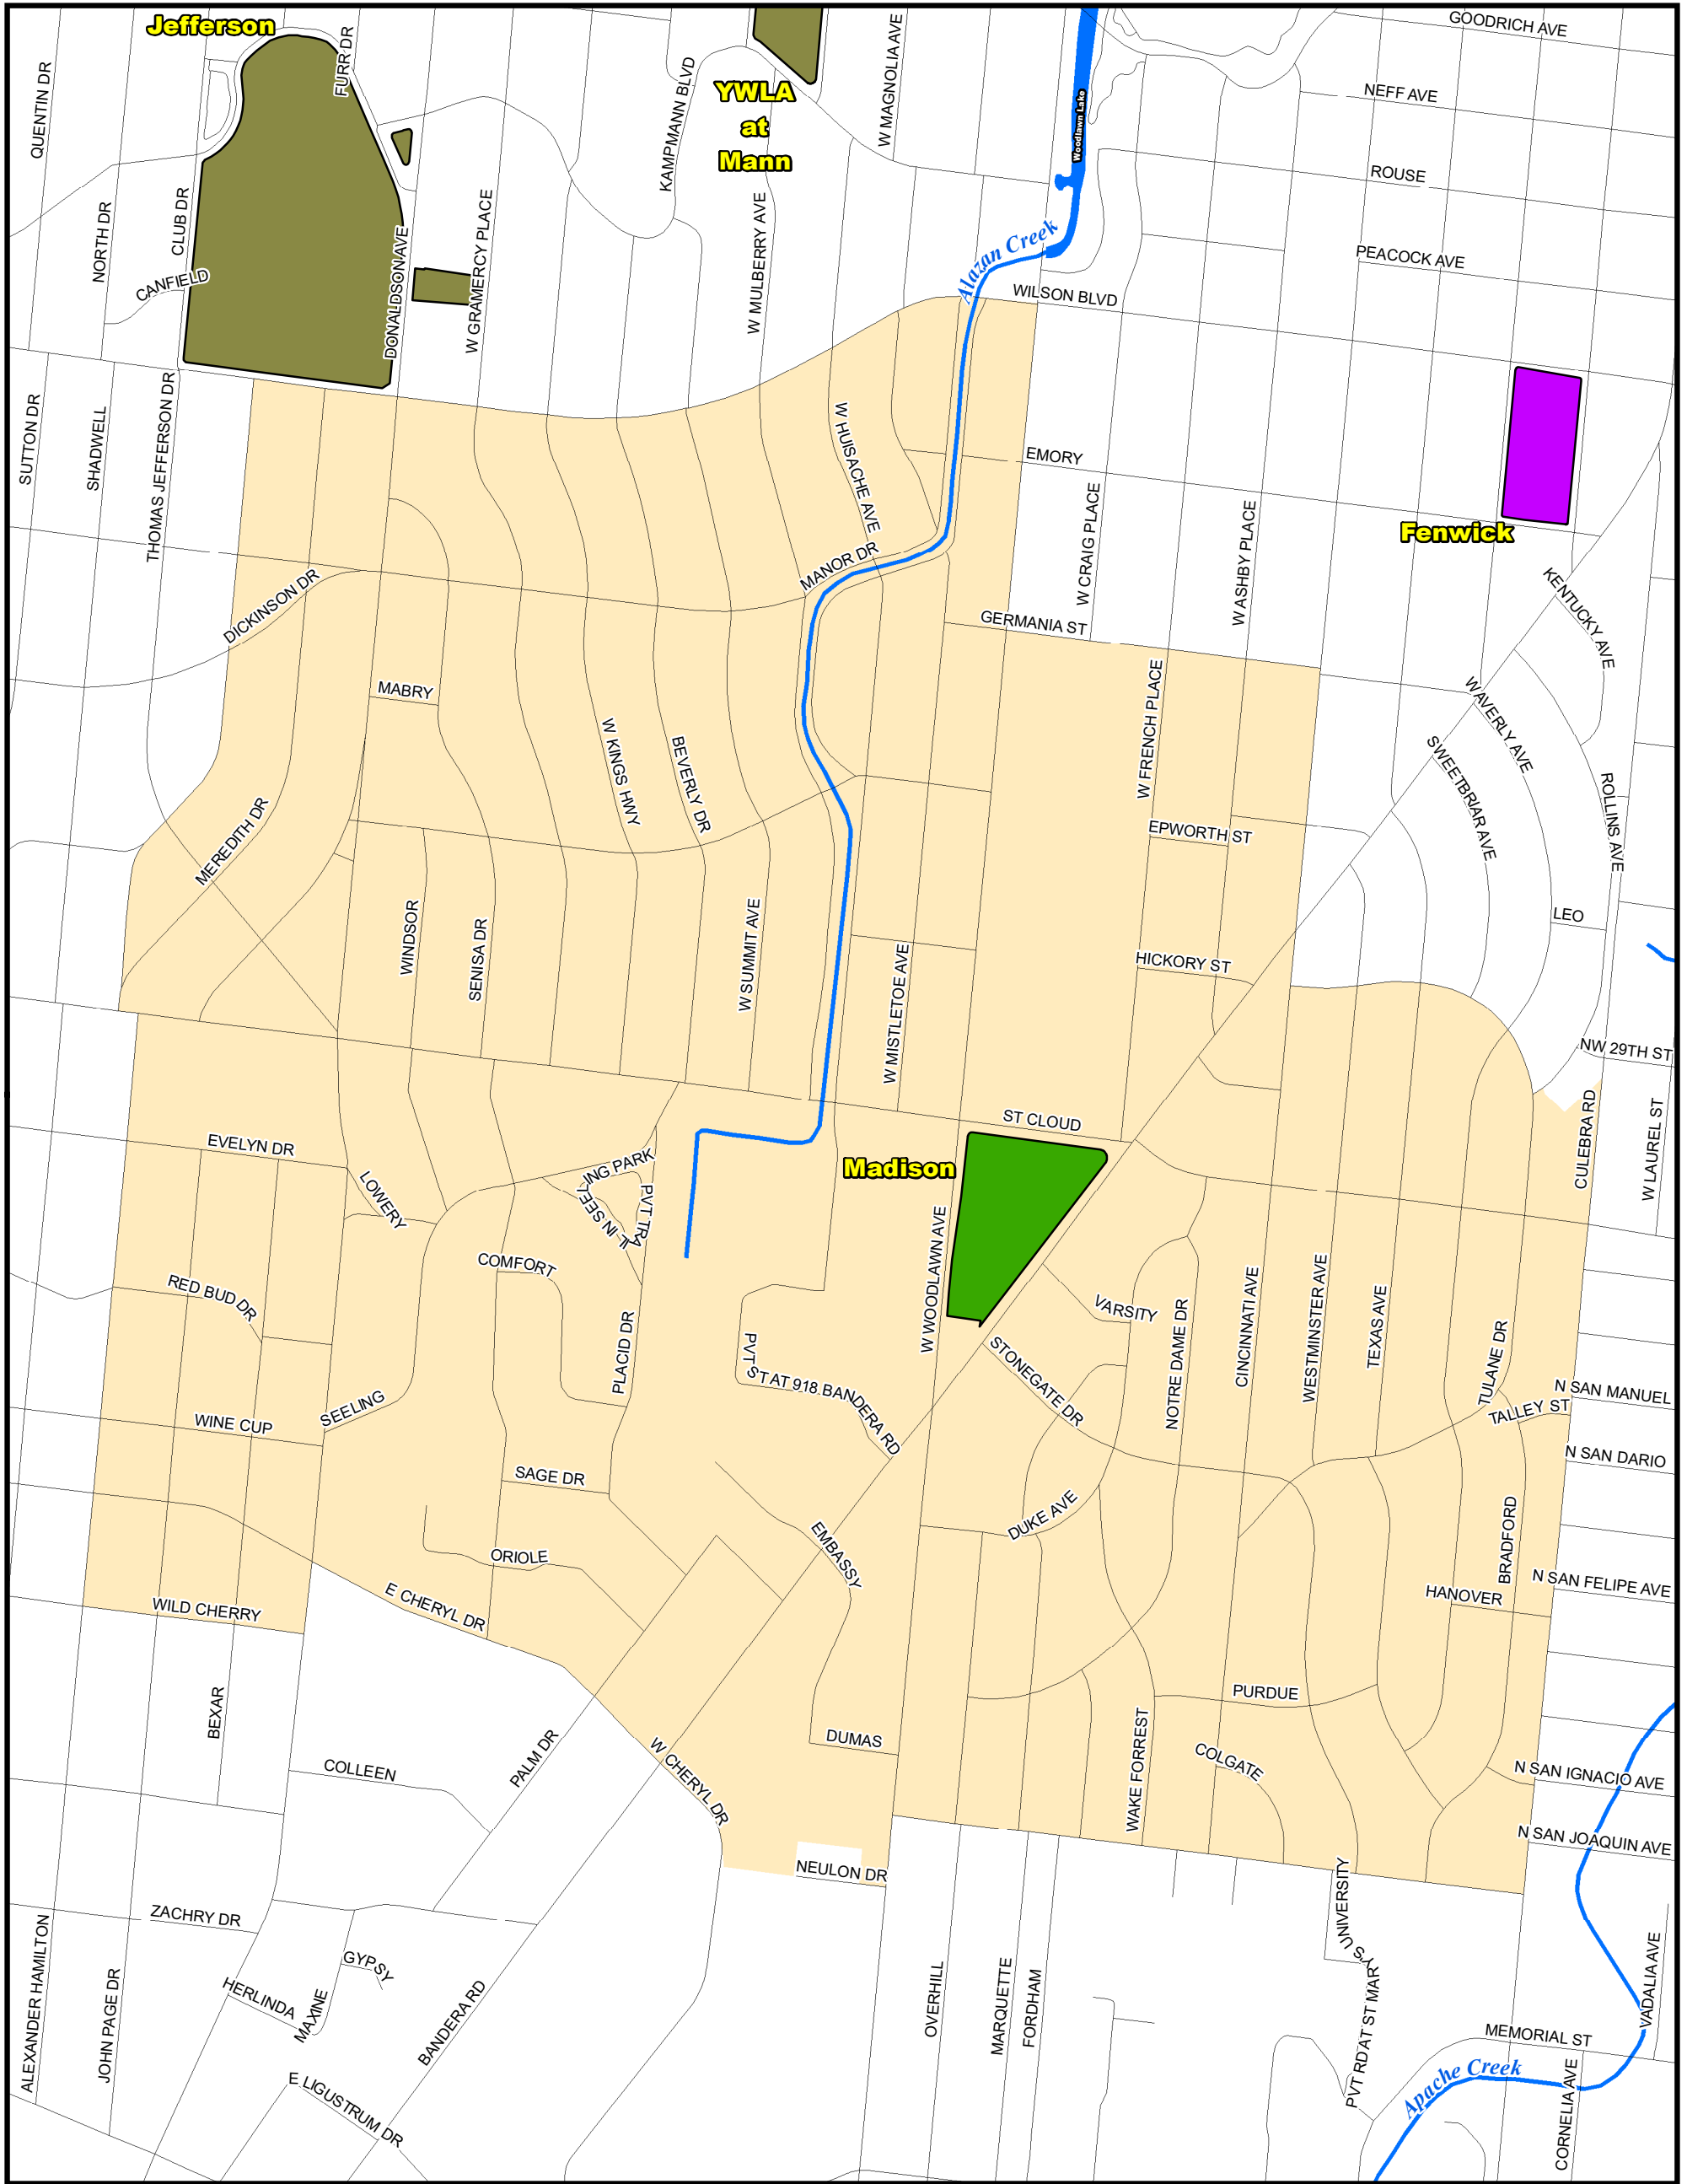

Attendance Boundary for 2021-2022

MADISON
Primary School
Grades Served: HS,PK-5

2900 W. WOODLAWN AVE.
SAN ANTONIO, TX 78228

LEGEND

1 inch equals 0.15 miles

Last Updated 2019-2020

SAISD Facilities		Route Features		Natural Features	
Facility_Type					
 Administrative	 Primary PK/K-5/6	 Middle School	Streets	Rivers & Creeks	Water Bodies
 Closed - Pending Reuse	 High School	 PK/K-8 School	Railroad Tracks		
		 Special Program			