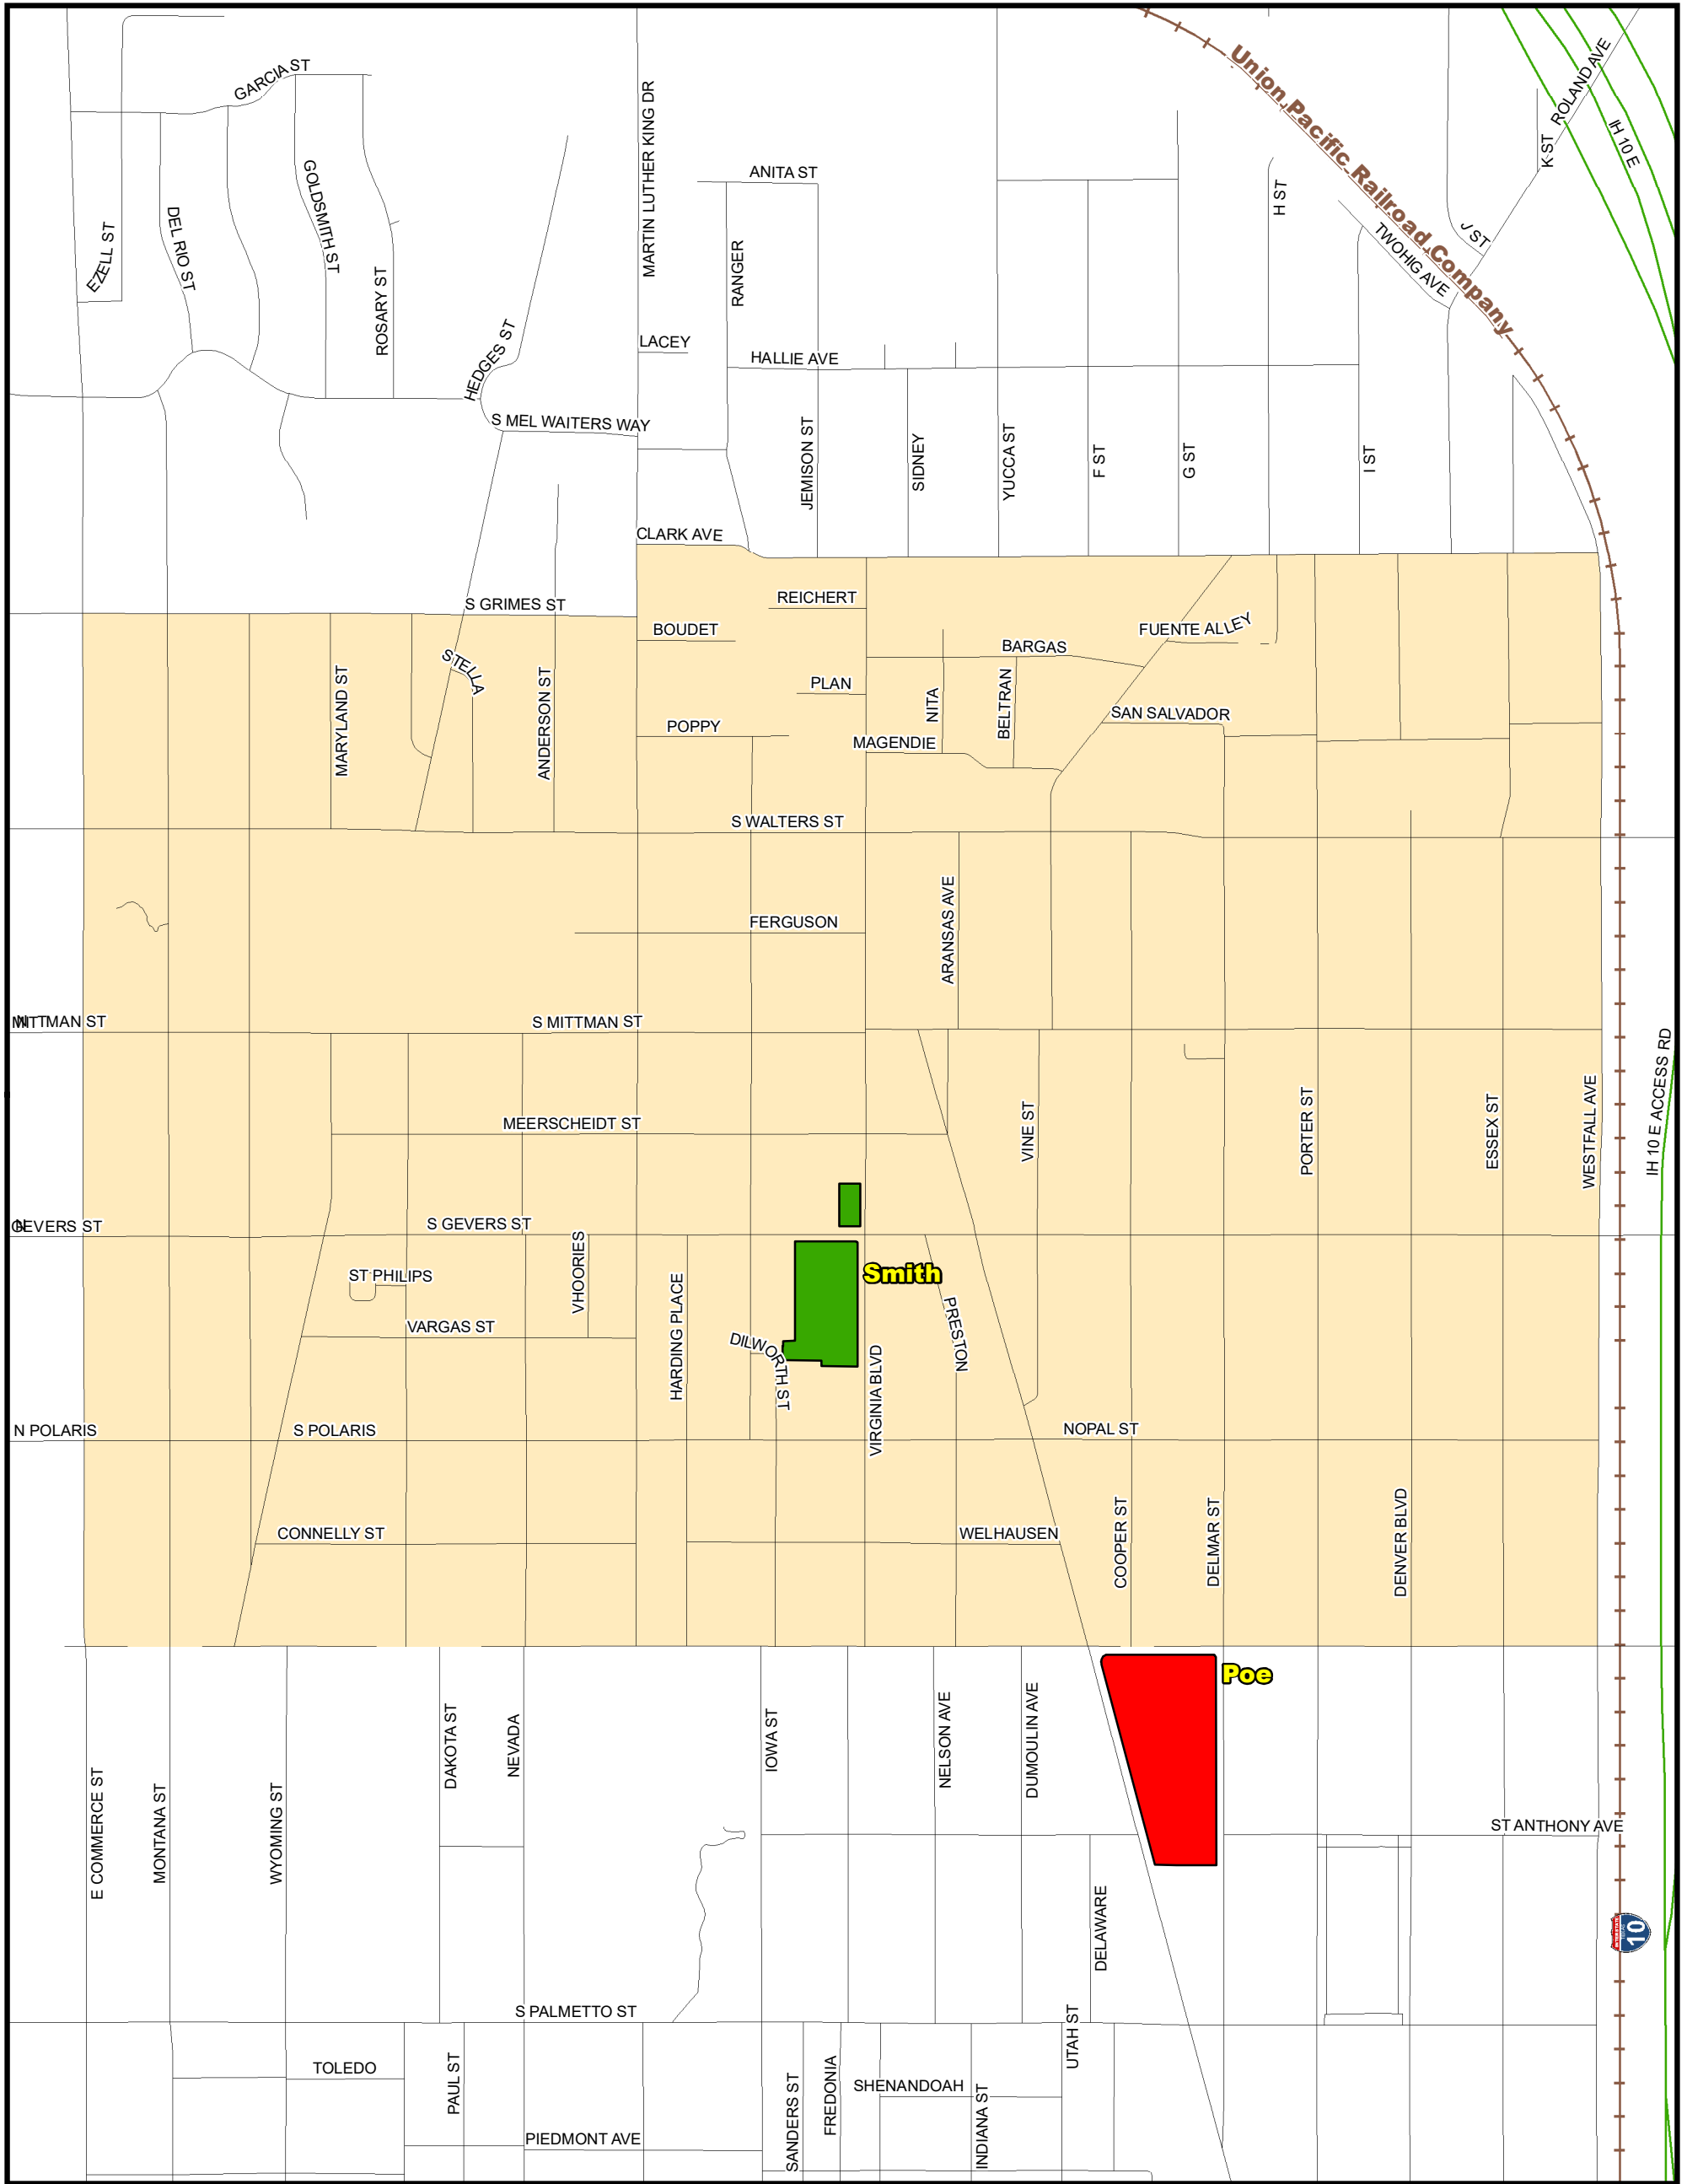

Attendance Boundary for 2021-2022

SMITH
Primary School
Grades Served: PK-6

823 S. GEVERS ST.
SAN ANTONIO, TX 78203

LEGEND

1 inch equals 0.12 miles

Last Updated 2019-2020

SAISD Facilities		Route Features		Natural Features	
Facility_Type					
	Administrative		Primary PK/K-5/6		Middle School
	Closed - Pending Reuse		PK/K-8 School		Special Program
	High School		Railroad Tracks		Rivers & Creeks
			Streets		Water Bodies